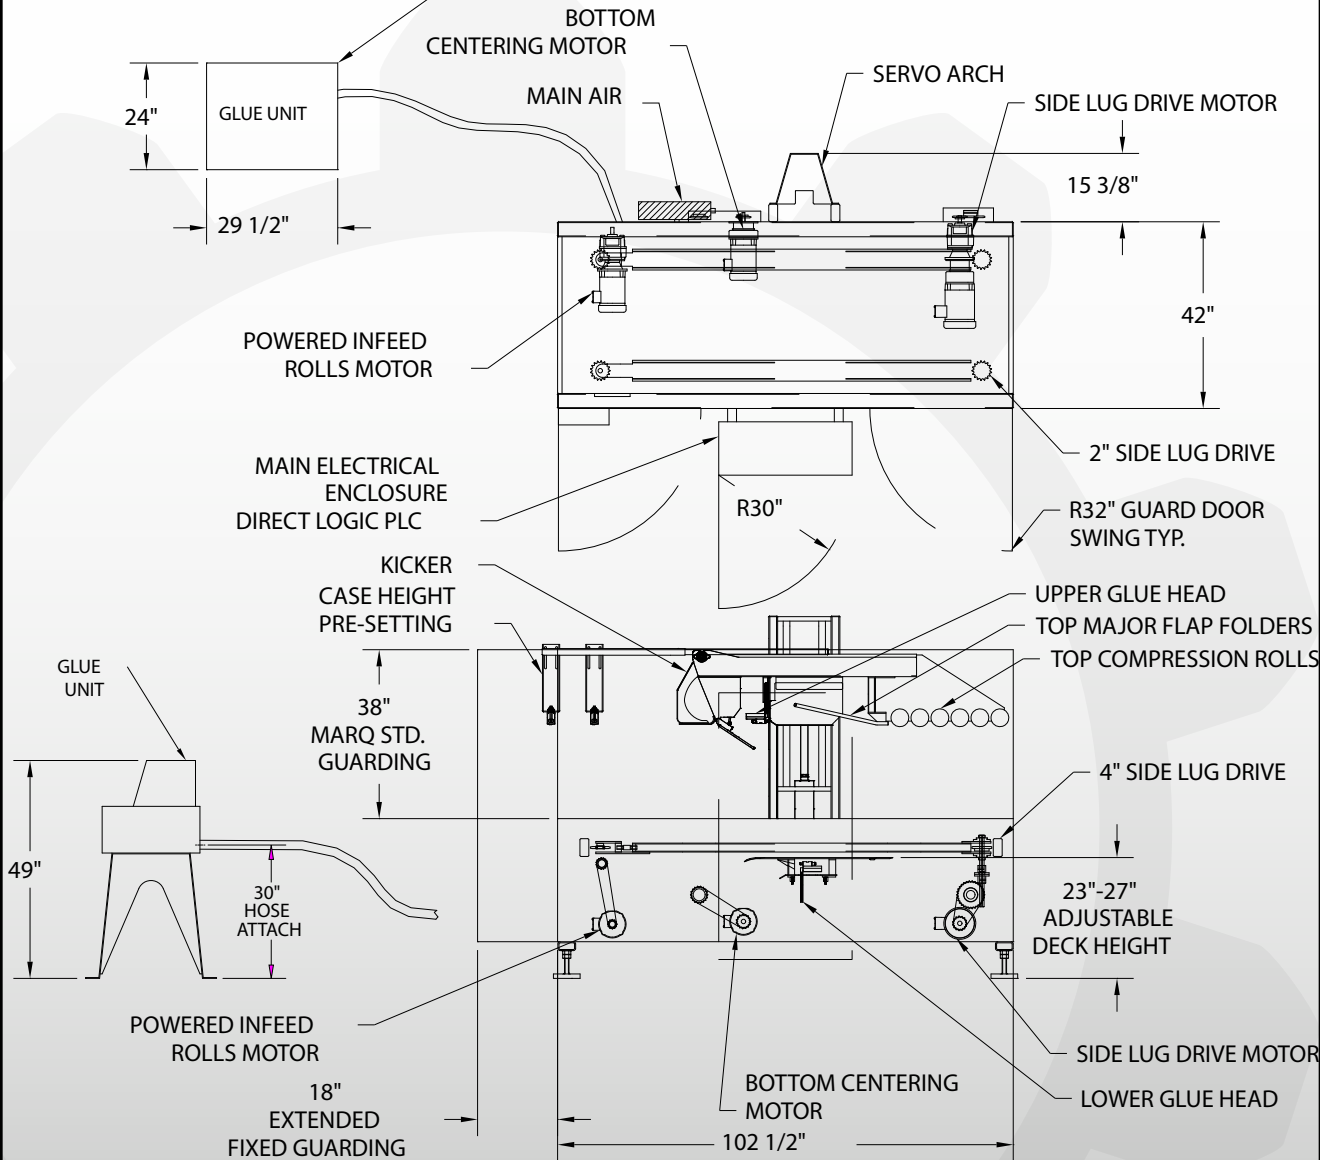

OWNERSHIP - PROPRIETARY DATA LEGEND

HPR-SLD-102-G-TB